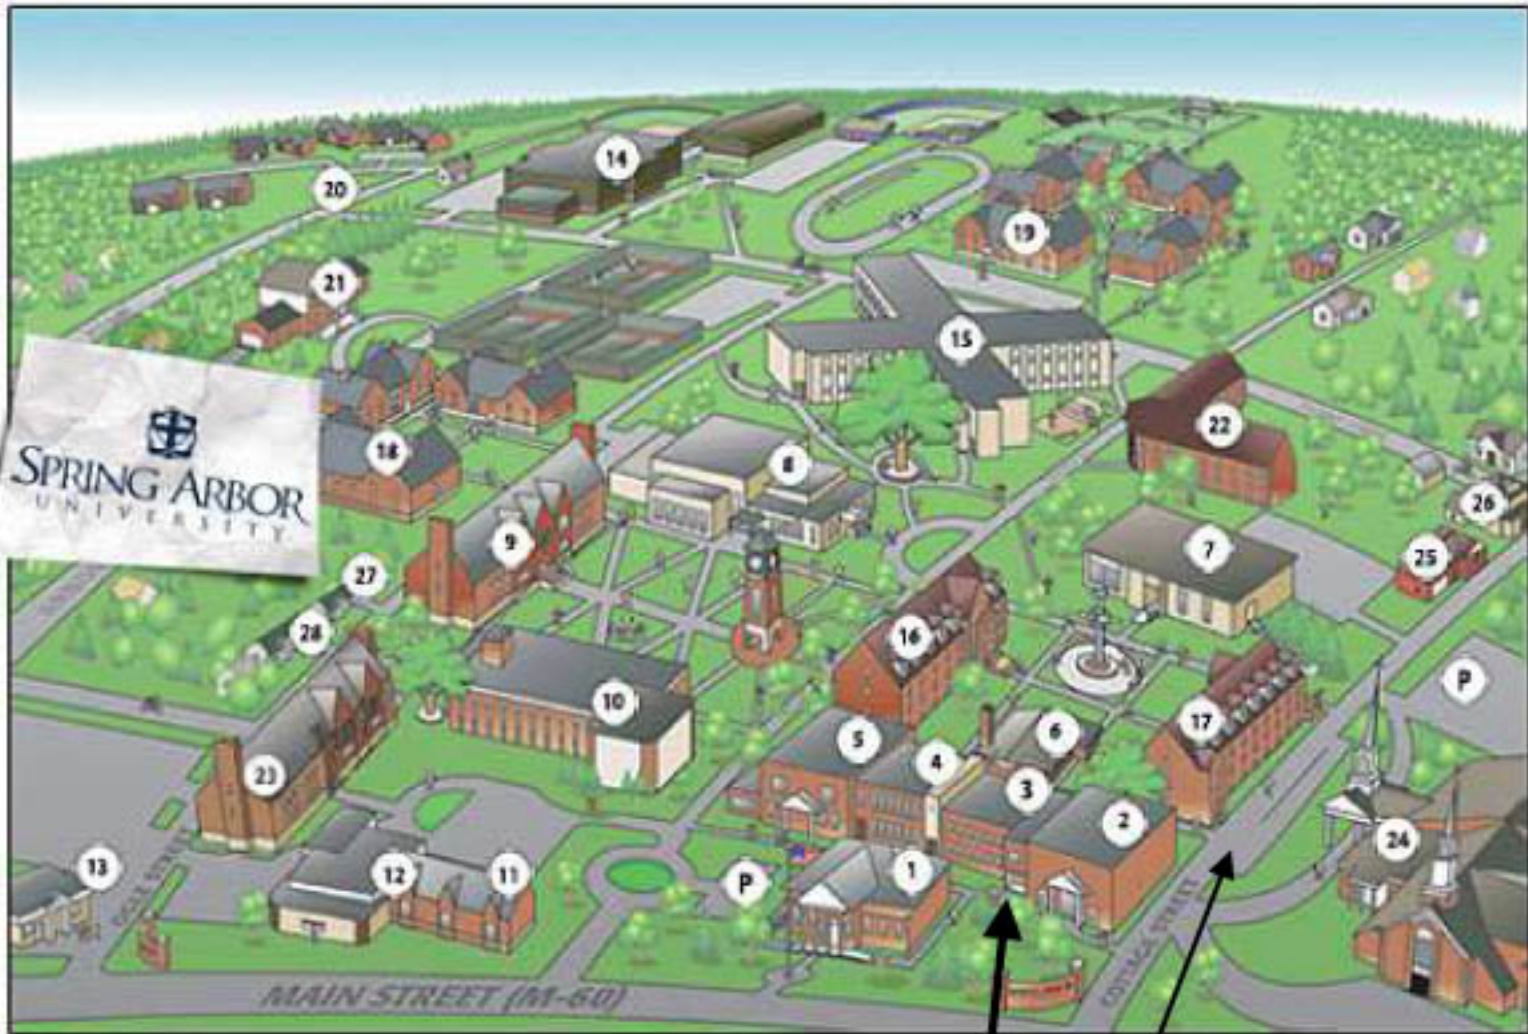

# Map to SAU Radio

The radio station is located here, go up the steps and the studios are on the right side

Park Here